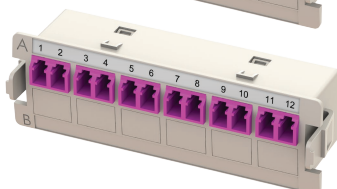

Plastic Adapter Modules_LC Duplex

24 Fibers

HDM-PAM-12LCDX-OS2-BU

High Density Modular Panel, 12 LC Duplex Adapter Module, Single Mode, OS2, Blue Adapter

HDM-PAM-12LCDX-OS2-GN

High Density Modular Panel, 12 LC Duplex Adapter Module, Single Mode, OS2, Green Adapter

HDM-PAM-12LCDX-OM2-BG

High Density Modular Panel, 12 LC Duplex Adapter Module, Multimode Mode, OM2, Beige Adapter

HDM-PAM-12LCDX-OM3-AQ

High Density Modular Panel, 12 LC Duplex Adapter Module, Multimode Mode, OM3, Aqua Adapter

HDM-PAM-12LCDX-OM4-VI

High Density Modular Panel, 12 LC Duplex Adapter Module, Multimode Mode, OM4, Violet Adapter

12 Fibers

HDM-PAM-06LCDX-OS2-BU

High Density Modular Panel, 6 LC Duplex Adapter Module, Single Mode, OS2, Blue Adapter

HDM-PAM-06LCDX-OS2-GN

High Density Modular Panel, 6 LC Duplex Adapter Module, Single Mode, OS2, Green Adapter

HDM-PAM-06LCDX-OM2-BG

High Density Modular Panel, 6 LC Duplex Adapter Module, Multimode Mode, OM2, Beige Adapter

HDM-PAM-06LCDX-OM3-AQ

High Density Modular Panel, 6 LC Duplex Adapter Module, Multimode Mode, OM3, Aqua Adapter

HDM-PAM-06LCDX-OM4-VI

High Density Modular Panel, 6 LC Duplex Adapter Module, Multimode Mode, OM4, Violet Adapter