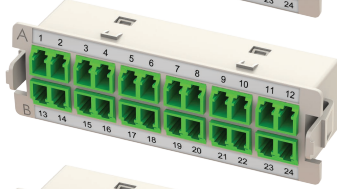

Plastic Adapter Modules_LC Duplex

24 Fibers

HDM-PAM-12LCDX-OS2-BU

High Density Modular Panel, 12 LC Duplex Adapter Module, Single Mode, OS2, Blue Adapter

HDM-PAM-12LCDX-OS2-GN

High Density Modular Panel, 12 LC Duplex Adapter Module, Single Mode, OS2, Green Adapter

HDM-PAM-12LCDX-OM2-BG

High Density Modular Panel, 12 LC Duplex Adapter Module, Multimode Mode, OM2, Beige Adapter

HDM-PAM-12LCDX-OM3-AQ

High Density Modular Panel, 12 LC Duplex Adapter Module, Multimode Mode, OM3, Aqua Adapter

HDM-PAM-12LCDX-OM4-VI

High Density Modular Panel, 12 LC Duplex Adapter Module, Multimode Mode, OM4, Violet Adapter

12 Fibers

HDM-PAM-06LCDX-OS2-BU

High Density Modular Panel, 6 LC Duplex Adapter Module, Single Mode, OS2, Blue Adapter

HDM-PAM-06LCDX-OS2-GN

High Density Modular Panel, 6 LC Duplex Adapter Module, Single Mode, OS2, Green Adapter

HDM-PAM-06LCDX-OM2-BG

High Density Modular Panel, 6 LC Duplex Adapter Module, Multimode Mode, OM2, Beige Adapter

HDM-PAM-06LCDX-OM3-AQ

High Density Modular Panel, 6 LC Duplex Adapter Module, Multimode Mode, OM3, Aqua Adapter

HDM-PAM-06LCDX-OM4-VI

High Density Modular Panel, 6 LC Duplex Adapter Module, Multimode Mode, OM4, Violet Adapter