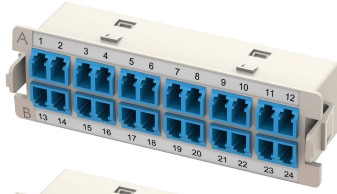

Plastic Adapter Modules_LC Duplex

24 Fibers

HDM-PAM-12LCDX-OS2-BU

High Density Modular Panel, 12 LC Duplex Adapter Module, Single Mode, OS2, Blue Adapter

HDM-PAM-12LCDX-OS2-GN

High Density Modular Panel, 12 LC Duplex Adapter Module, Single Mode, OS2, Green Adapter

HDM-PAM-12LCDX-OM2-BG

High Density Modular Panel, 12 LC Duplex Adapter Module, Multimode Mode, OM2, Beige Adapter

HDM-PAM-12LCDX-OM3-AQ

High Density Modular Panel, 12 LC Duplex Adapter Module, Multimode Mode, OM3, Aqua Adapter

HDM-PAM-12LCDX-OM4-VI

High Density Modular Panel, 12 LC Duplex Adapter Module, Multimode Mode, OM4, Violet Adapter

12 Fibers

HDM-PAM-06LCDX-OS2-BU

High Density Modular Panel, 6 LC Duplex Adapter Module, Single Mode, OS2, Blue Adapter

HDM-PAM-06LCDX-OS2-GN

High Density Modular Panel, 6 LC Duplex Adapter Module, Single Mode, OS2, Green Adapter

HDM-PAM-06LCDX-OM2-BG

High Density Modular Panel, 6 LC Duplex Adapter Module, Multimode Mode, OM2, Beige Adapter

HDM-PAM-06LCDX-OM3-AQ

High Density Modular Panel, 6 LC Duplex Adapter Module, Multimode Mode, OM3, Aqua Adapter

HDM-PAM-06LCDX-OM4-VI

High Density Modular Panel, 6 LC Duplex Adapter Module, Multimode Mode, OM4, Violet Adapter