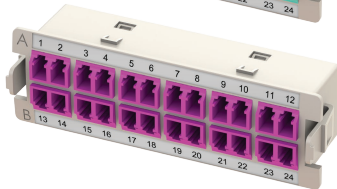

Plastic Adapter Modules_LC Duplex

24 Fibers

HDM-PAM-12LCDX-OS2-BU

High Density Modular Panel, 12 LC Duplex Adapter Module, Single Mode, OS2, Blue Adapter

HDM-PAM-12LCDX-OS2-GN

High Density Modular Panel, 12 LC Duplex Adapter Module, Single Mode, OS2, Green Adapter

HDM-PAM-12LCDX-OM2-BG

High Density Modular Panel, 12 LC Duplex Adapter Module, Multimode Mode, OM2, Beige Adapter

HDM-PAM-12LCDX-OM3-AQ

High Density Modular Panel, 12 LC Duplex Adapter Module, Multimode Mode, OM3, Aqua Adapter

HDM-PAM-12LCDX-OM4-VI

High Density Modular Panel, 12 LC Duplex Adapter Module, Multimode Mode, OM4, Violet Adapter

12 Fibers

HDM-PAM-06LCDX-OS2-BU

High Density Modular Panel, 6 LC Duplex Adapter Module, Single Mode, OS2, Blue Adapter

HDM-PAM-06LCDX-OS2-GN

High Density Modular Panel, 6 LC Duplex Adapter Module, Single Mode, OS2, Green Adapter

HDM-PAM-06LCDX-OM2-BG

High Density Modular Panel, 6 LC Duplex Adapter Module, Multimode Mode, OM2, Beige Adapter

HDM-PAM-06LCDX-OM3-AQ

High Density Modular Panel, 6 LC Duplex Adapter Module, Multimode Mode, OM3, Aqua Adapter

HDM-PAM-06LCDX-OM4-VI

High Density Modular Panel, 6 LC Duplex Adapter Module, Multimode Mode, OM4, Violet Adapter