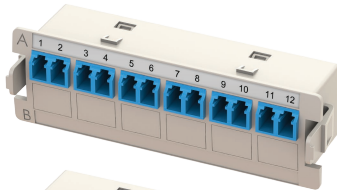

Plastic Adapter Modules_LC Duplex

24 Fibers

HDM-PAM-12LCDX-OS2-BU

High Density Modular Panel, 12 LC Duplex Adapter Module, Single Mode, OS2, Blue Adapter

HDM-PAM-12LCDX-OS2-GN

High Density Modular Panel, 12 LC Duplex Adapter Module, Single Mode, OS2, Green Adapter

HDM-PAM-12LCDX-OM2-BG

High Density Modular Panel, 12 LC Duplex Adapter Module, Multimode Mode, OM2, Beige Adapter

HDM-PAM-12LCDX-OM3-AQ

High Density Modular Panel, 12 LC Duplex Adapter Module, Multimode Mode, OM3, Aqua Adapter

HDM-PAM-12LCDX-OM4-VI

High Density Modular Panel, 12 LC Duplex Adapter Module, Multimode Mode, OM4, Violet Adapter

12 Fibers

HDM-PAM-06LCDX-OS2-BU

High Density Modular Panel, 6 LC Duplex Adapter Module, Single Mode, OS2, Blue Adapter

HDM-PAM-06LCDX-OS2-GN

High Density Modular Panel, 6 LC Duplex Adapter Module, Single Mode, OS2, Green Adapter

HDM-PAM-06LCDX-OM2-BG

High Density Modular Panel, 6 LC Duplex Adapter Module, Multimode Mode, OM2, Beige Adapter

HDM-PAM-06LCDX-OM3-AQ

High Density Modular Panel, 6 LC Duplex Adapter Module, Multimode Mode, OM3, Aqua Adapter

HDM-PAM-06LCDX-OM4-VI

High Density Modular Panel, 6 LC Duplex Adapter Module, Multimode Mode, OM4, Violet Adapter