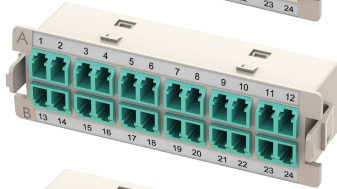

Plastic Adapter Modules_LC Duplex

24 Fibers

HDM-PAM-12LCDX-OS2-BU

High Density Modular Panel, 12 LC Duplex Adapter Module, Single Mode, OS2, Blue Adapter

HDM-PAM-12LCDX-OS2-GN

High Density Modular Panel, 12 LC Duplex Adapter Module, Single Mode, OS2, Green Adapter

HDM-PAM-12LCDX-OM2-BG

High Density Modular Panel, 12 LC Duplex Adapter Module, Multimode Mode, OM2, Beige Adapter

HDM-PAM-12LCDX-OM3-AQ

High Density Modular Panel, 12 LC Duplex Adapter Module, Multimode Mode, OM3, Aqua Adapter

HDM-PAM-12LCDX-OM4-VI

High Density Modular Panel, 12 LC Duplex Adapter Module, Multimode Mode, OM4, Violet Adapter

12 Fibers

HDM-PAM-06LCDX-OS2-BU

High Density Modular Panel, 6 LC Duplex Adapter Module, Single Mode, OS2, Blue Adapter

HDM-PAM-06LCDX-OS2-GN

High Density Modular Panel, 6 LC Duplex Adapter Module, Single Mode, OS2, Green Adapter

HDM-PAM-06LCDX-OM2-BG

High Density Modular Panel, 6 LC Duplex Adapter Module, Multimode Mode, OM2, Beige Adapter

HDM-PAM-06LCDX-OM3-AQ

High Density Modular Panel, 6 LC Duplex Adapter Module, Multimode Mode, OM3, Aqua Adapter

HDM-PAM-06LCDX-OM4-VI

High Density Modular Panel, 6 LC Duplex Adapter Module, Multimode Mode, OM4, Violet Adapter