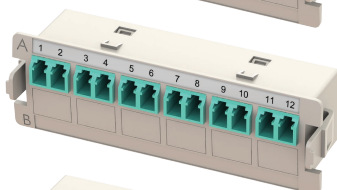

Plastic Adapter Modules_LC Duplex

24 Fibers

HDM-PAM-12LCDX-OS2-BU

High Density Modular Panel, 12 LC Duplex Adapter Module, Single Mode, OS2, Blue Adapter

HDM-PAM-12LCDX-OS2-GN

High Density Modular Panel, 12 LC Duplex Adapter Module, Single Mode, OS2, Green Adapter

HDM-PAM-12LCDX-OM2-BG

High Density Modular Panel, 12 LC Duplex Adapter Module, Multimode Mode, OM2, Beige Adapter

HDM-PAM-12LCDX-OM3-AQ

High Density Modular Panel, 12 LC Duplex Adapter Module, Multimode Mode, OM3, Aqua Adapter

HDM-PAM-12LCDX-OM4-VI

High Density Modular Panel, 12 LC Duplex Adapter Module, Multimode Mode, OM4, Violet Adapter

12 Fibers

HDM-PAM-06LCDX-OS2-BU

High Density Modular Panel, 6 LC Duplex Adapter Module, Single Mode, OS2, Blue Adapter

HDM-PAM-06LCDX-OS2-GN

High Density Modular Panel, 6 LC Duplex Adapter Module, Single Mode, OS2, Green Adapter

HDM-PAM-06LCDX-OM2-BG

High Density Modular Panel, 6 LC Duplex Adapter Module, Multimode Mode, OM2, Beige Adapter

HDM-PAM-06LCDX-OM3-AQ

High Density Modular Panel, 6 LC Duplex Adapter Module, Multimode Mode, OM3, Aqua Adapter

HDM-PAM-06LCDX-OM4-VI

High Density Modular Panel, 6 LC Duplex Adapter Module, Multimode Mode, OM4, Violet Adapter