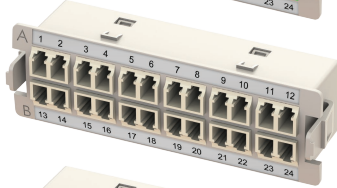

Plastic Adapter Modules_LC Duplex

24 Fibers

HDM-PAM-12LCDX-OS2-BU

High Density Modular Panel, 12 LC Duplex Adapter Module, Single Mode, OS2, Blue Adapter

HDM-PAM-12LCDX-OS2-GN

High Density Modular Panel, 12 LC Duplex Adapter Module, Single Mode, OS2, Green Adapter

HDM-PAM-12LCDX-OM2-BG

High Density Modular Panel, 12 LC Duplex Adapter Module, Multimode Mode, OM2, Beige Adapter

HDM-PAM-12LCDX-OM3-AQ

High Density Modular Panel, 12 LC Duplex Adapter Module, Multimode Mode, OM3, Aqua Adapter

HDM-PAM-12LCDX-OM4-VI

High Density Modular Panel, 12 LC Duplex Adapter Module, Multimode Mode, OM4, Violet Adapter

12 Fibers

HDM-PAM-06LCDX-OS2-BU

High Density Modular Panel, 6 LC Duplex Adapter Module, Single Mode, OS2, Blue Adapter

HDM-PAM-06LCDX-OS2-GN

High Density Modular Panel, 6 LC Duplex Adapter Module, Single Mode, OS2, Green Adapter

HDM-PAM-06LCDX-OM2-BG

High Density Modular Panel, 6 LC Duplex Adapter Module, Multimode Mode, OM2, Beige Adapter

HDM-PAM-06LCDX-OM3-AQ

High Density Modular Panel, 6 LC Duplex Adapter Module, Multimode Mode, OM3, Aqua Adapter

HDM-PAM-06LCDX-OM4-VI

High Density Modular Panel, 6 LC Duplex Adapter Module, Multimode Mode, OM4, Violet Adapter