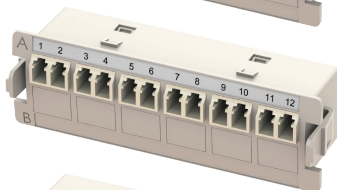

Plastic Adapter Modules_LC Duplex

24 Fibers

HDM-PAM-12LCDX-OS2-BU

High Density Modular Panel, 12 LC Duplex Adapter Module, Single Mode, OS2, Blue Adapter

HDM-PAM-12LCDX-OS2-GN

High Density Modular Panel, 12 LC Duplex Adapter Module, Single Mode, OS2, Green Adapter

HDM-PAM-12LCDX-OM2-BG

High Density Modular Panel, 12 LC Duplex Adapter Module, Multimode Mode, OM2, Beige Adapter

HDM-PAM-12LCDX-OM3-AQ

High Density Modular Panel, 12 LC Duplex Adapter Module, Multimode Mode, OM3, Aqua Adapter

HDM-PAM-12LCDX-OM4-VI

High Density Modular Panel, 12 LC Duplex Adapter Module, Multimode Mode, OM4, Violet Adapter

12 Fibers

HDM-PAM-06LCDX-OS2-BU

High Density Modular Panel, 6 LC Duplex Adapter Module, Single Mode, OS2, Blue Adapter

HDM-PAM-06LCDX-OS2-GN

High Density Modular Panel, 6 LC Duplex Adapter Module, Single Mode, OS2, Green Adapter

HDM-PAM-06LCDX-OM2-BG

High Density Modular Panel, 6 LC Duplex Adapter Module, Multimode Mode, OM2, Beige Adapter

HDM-PAM-06LCDX-OM3-AQ

High Density Modular Panel, 6 LC Duplex Adapter Module, Multimode Mode, OM3, Aqua Adapter

HDM-PAM-06LCDX-OM4-VI

High Density Modular Panel, 6 LC Duplex Adapter Module, Multimode Mode, OM4, Violet Adapter