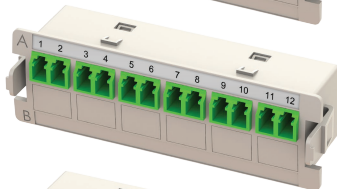

Plastic Adapter Modules_LC Duplex

24 Fibers

HDM-PAM-12LCDX-OS2-BU

High Density Modular Panel, 12 LC Duplex Adapter Module, Single Mode, OS2, Blue Adapter

HDM-PAM-12LCDX-OS2-GN

High Density Modular Panel, 12 LC Duplex Adapter Module, Single Mode, OS2, Green Adapter

HDM-PAM-12LCDX-OM2-BG

High Density Modular Panel, 12 LC Duplex Adapter Module, Multimode Mode, OM2, Beige Adapter

HDM-PAM-12LCDX-OM3-AQ

High Density Modular Panel, 12 LC Duplex Adapter Module, Multimode Mode, OM3, Aqua Adapter

HDM-PAM-12LCDX-OM4-VI

High Density Modular Panel, 12 LC Duplex Adapter Module, Multimode Mode, OM4, Violet Adapter

12 Fibers

HDM-PAM-06LCDX-OS2-BU

High Density Modular Panel, 6 LC Duplex Adapter Module, Single Mode, OS2, Blue Adapter

HDM-PAM-06LCDX-OS2-GN

High Density Modular Panel, 6 LC Duplex Adapter Module, Single Mode, OS2, Green Adapter

HDM-PAM-06LCDX-OM2-BG

High Density Modular Panel, 6 LC Duplex Adapter Module, Multimode Mode, OM2, Beige Adapter

HDM-PAM-06LCDX-OM3-AQ

High Density Modular Panel, 6 LC Duplex Adapter Module, Multimode Mode, OM3, Aqua Adapter

HDM-PAM-06LCDX-OM4-VI

High Density Modular Panel, 6 LC Duplex Adapter Module, Multimode Mode, OM4, Violet Adapter